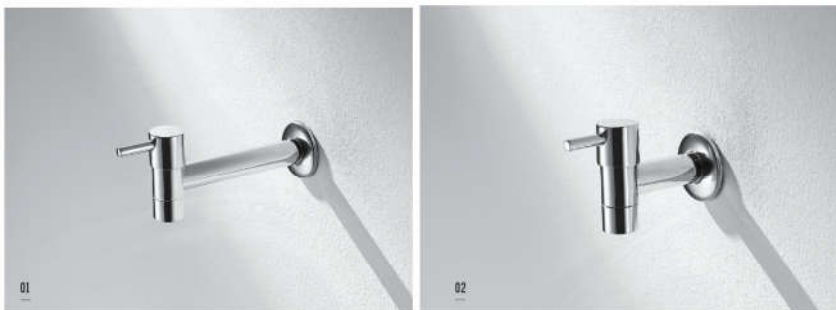

Cold Tap

ACCESSORIES 023

01 F 800116C-1-ENG
Single Cold Tap (Long)

02 F 800116C-ENG
Single Cold Tap

03 F 800115C-ENG
Washing Machine Tap

04 F 800115C-1-ENG
Washing Machine Tap (Long)

05 F 800383CP
Washing Machine Tap